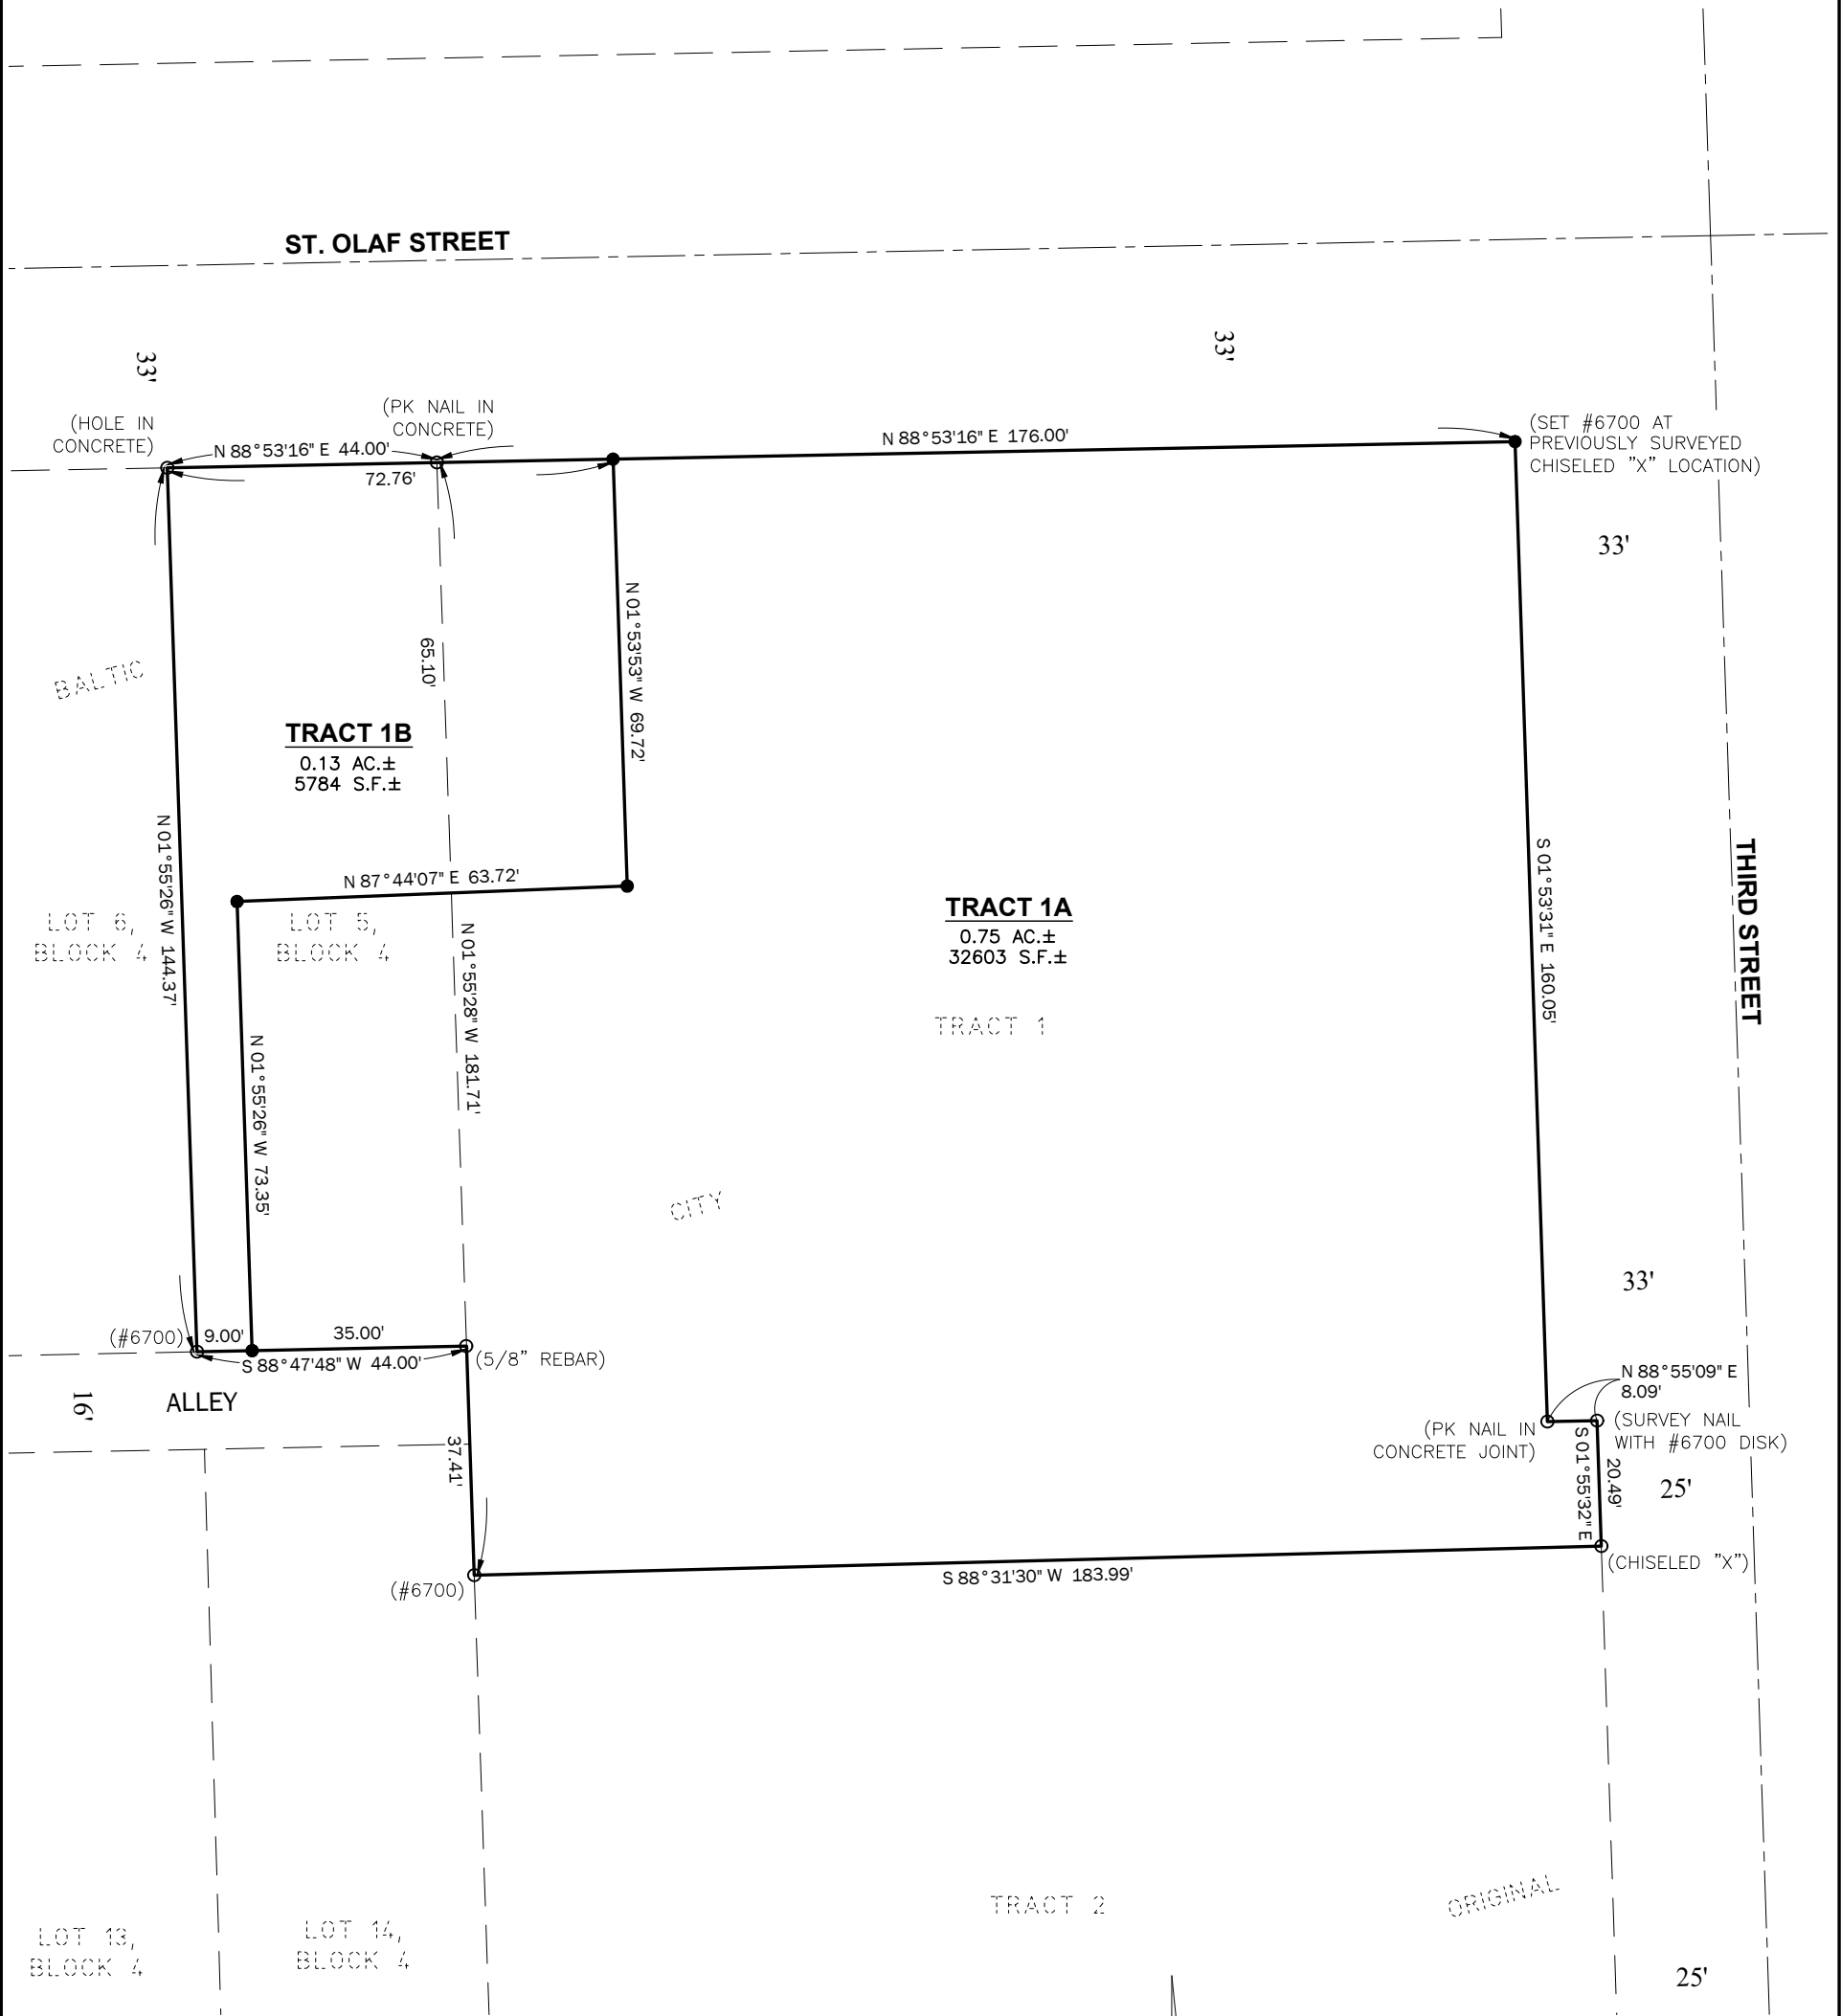

PLAT OF TRACT 1A AND TRACT 1B OF BALTIC CITY ORIGINAL PLAT

AN ADDITION TO THE CITY OF BALTIC, MINNEHAHA COUNTY, SOUTH DAKOTA.

LEGEND:

- SET 5/8" REBAR W/CAP #6700 UNLESS NOTED OTHERWISE
- FOUND MONUMENT (AS NOTED)
- AC. ACRES
- S.F. SQUARE FEET
- PREVIOUSLY PLATTED LINE
- N.T.S. NOT TO SCALE

VICINITY MAP N.T.S. CITY OF BALTIC

NOTES:
 BASIS OF BEARINGS IS UTM-14
 THIS PLAT WAS PREPARED WITHOUT THE BENEFIT OF A TITLE COMMITMENT.
 EASEMENTS OF RECORD WERE NOT RESEARCHED AND ARE NOT SHOWN ON THE PLAT.